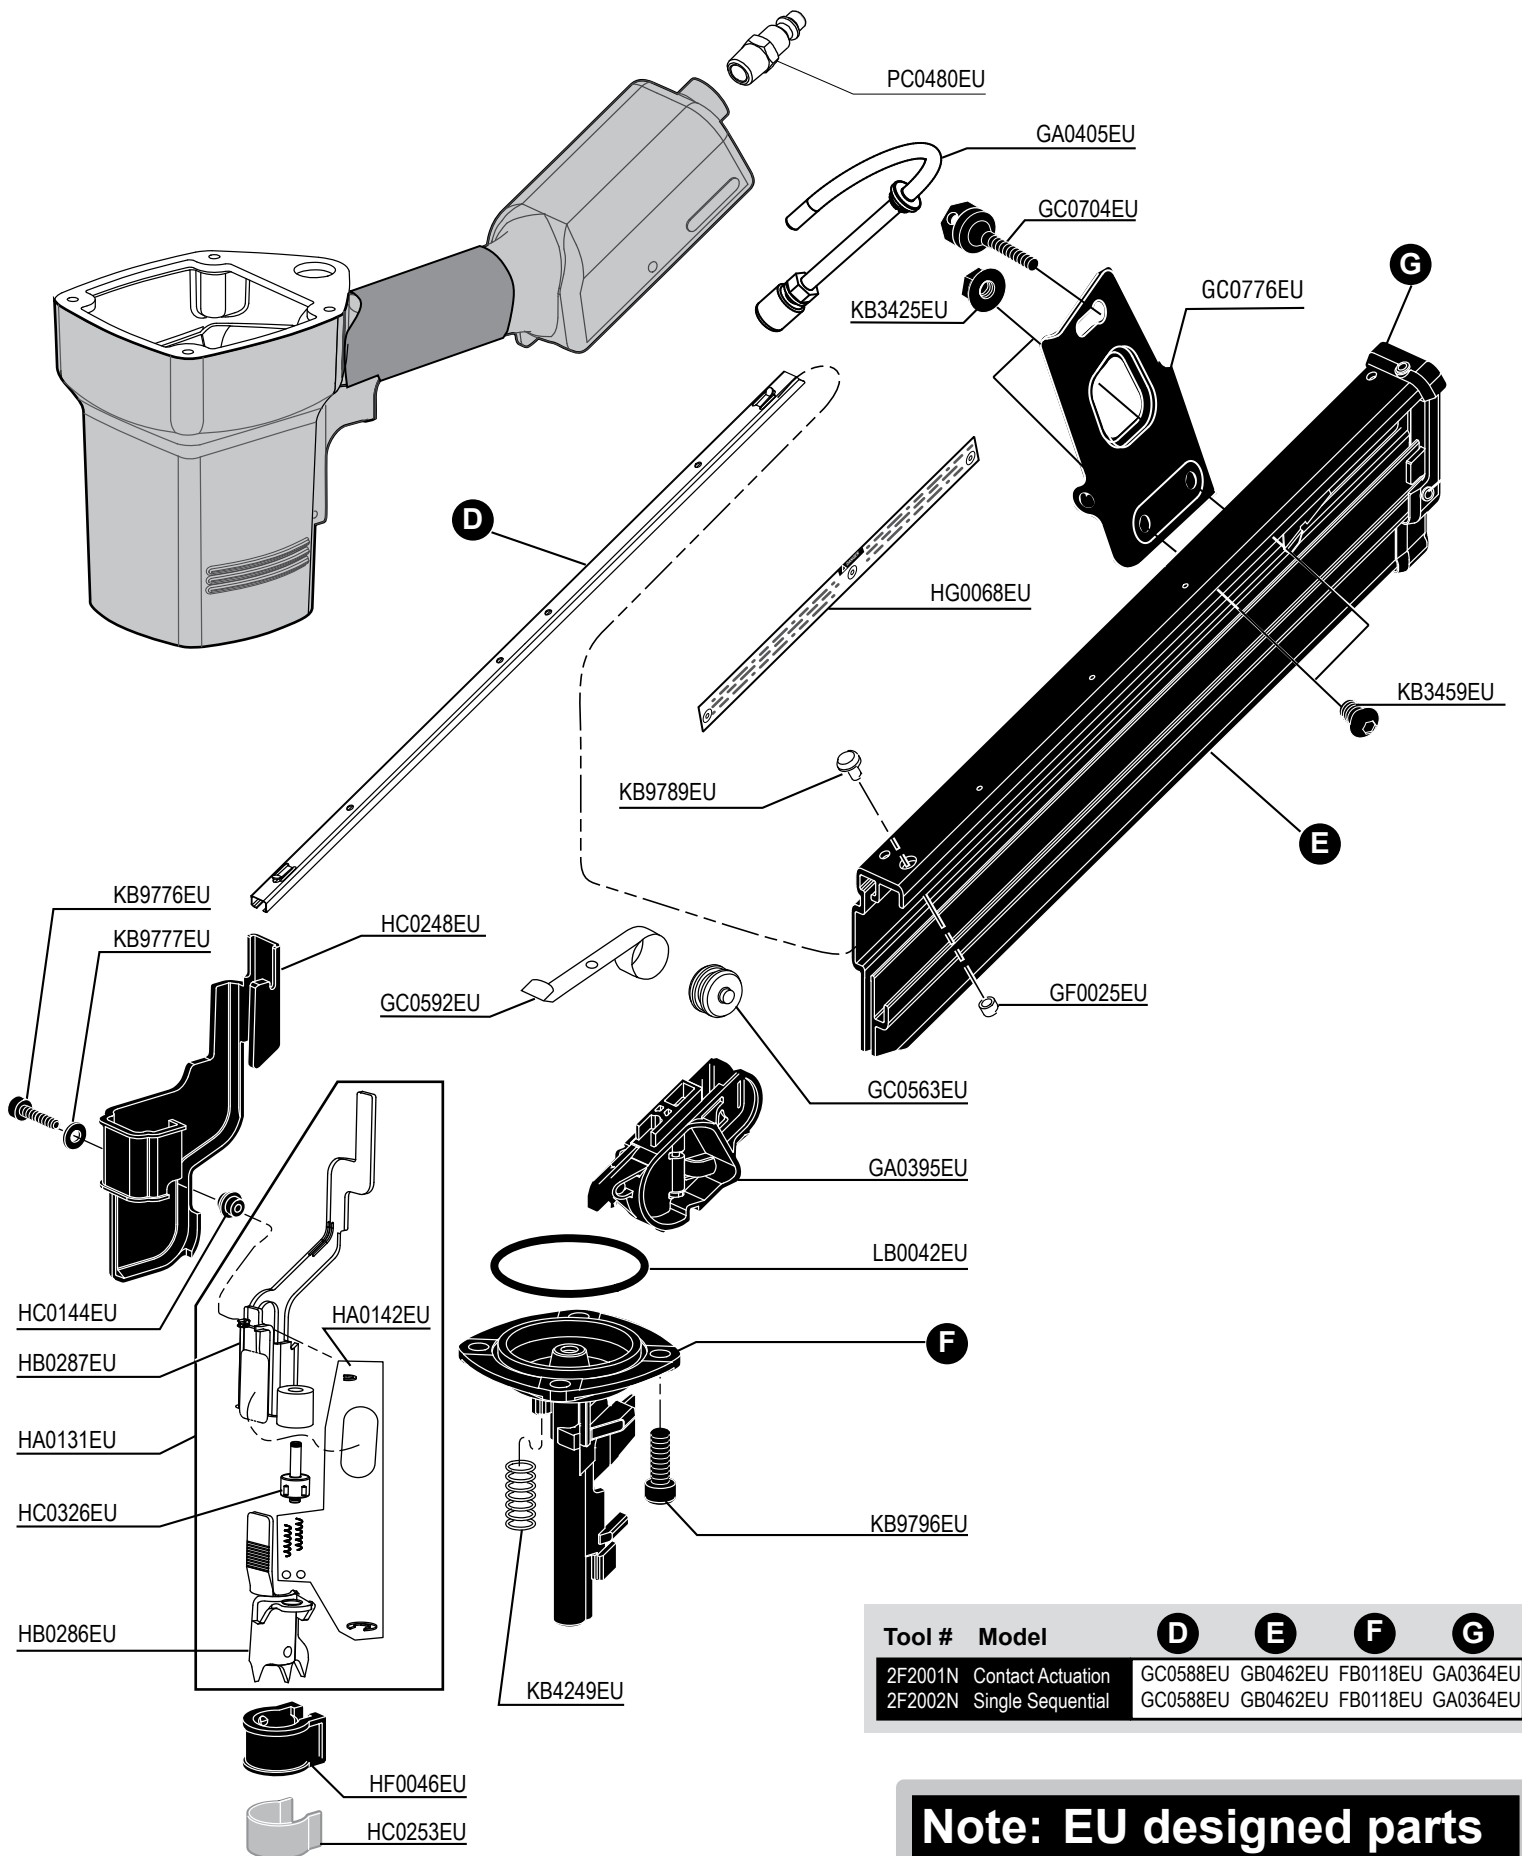

KB9773EU

KC0062EU

- * Does **Not** Include O-rings
- * **No** incluye sellos de gomas
- * Joints **Exclus**

- ◆ Includes O-rings
- ◆ Sellos de gomas
- ◆ Joints

Framing Nailer

SN90FXP+

Tool #	Model	D	E	F	G
2F2001N	Contact Actuation	GC0588EU	GB0462EU	FB0118EU	GA0364EU
2F2002N	Single Sequential	GC0588EU	GB0462EU	FB0118EU	GA0364EU